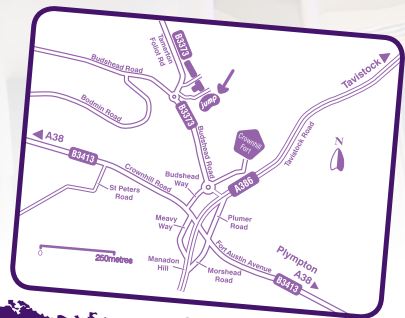

please come to my party

I would like you to come to my party on

from: to:

hope you can come from:

How to find us...

Christian Mill, Business Park,
Tamerton Foliot Road,
Crownhill, Plymouth
PL6 5DS
01752 782415
www.123jump.co.uk

Christian Mill, Business Park,
Tamerton Foliot Road,
Crownhill, Plymouth
PL6 5DS
01752 782415
www.123jump.co.uk

RSVP

- Yes please, I would love to come
- Sorry, I can't come to your party

Please return to: