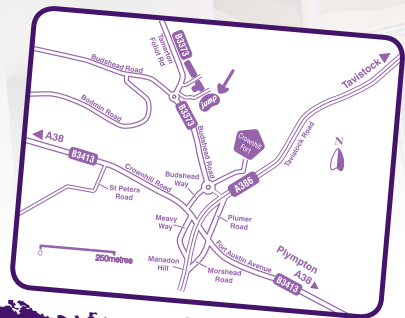

please come to my party

I would like you to come to my party on

from: to:

hope you can come from:

How to find us...

Christian Mill, Business Park,
Tamerton Foliot Road,
Crownhill, Plymouth
PL6 5DS
01752 782415
www.123jump.co.uk

Christian Mill, Business Park,
Tamerton Foliot Road,
Crownhill, Plymouth
PL6 5DS
01752 782415
www.123jump.co.uk

RSVP

- Yes please, I would love to come
- Sorry, I can't come to your party

Please return to: